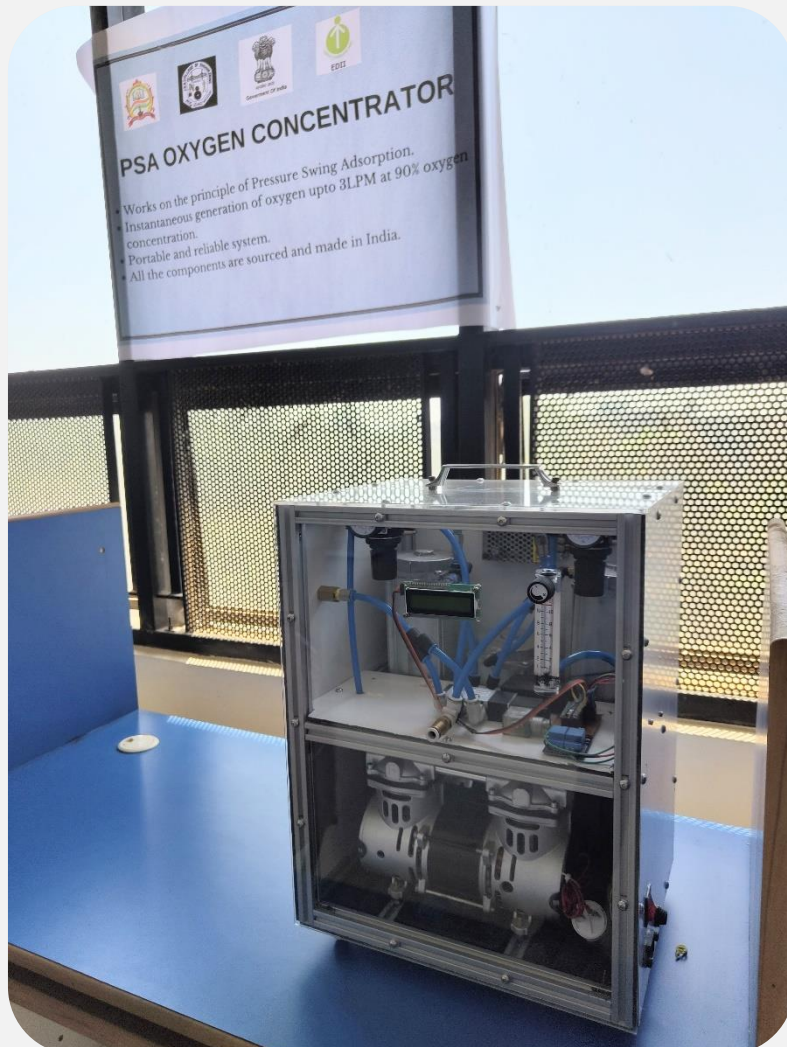

INTERNAL QUALITY ASSURANCE CELL (IQAC)

JNNCE NewGen IEDC Projects

AGrowW – An intelligent Precision Farming toolkit for farmers

Areca Nut Dehusking Machine

Shot on OnePlus
By mr_unknownu

Areca Plate Making Machine using Swing Mechanism

Automated Smart farming using Solar Panel

Cato Smart Locks Enabled by AIoT

Multifunctional AI Based Robot

Oxygen Concentrator

Shot on OnePlus
By mr_unknownu

Pre-Tempering Areca Sheath in Controlled Environment

Solar HeatExchanger Cooker

Swasthya – A cognitive AI application for querying and analyzing Electronic Health Record to provide effective patient engagement.

Smart Irrigation Control

Readymade pothole mix on NH206 Road

A Readymade 50kg pothole patching mix prototype

A Readymade 50kg pothole patching mix prototype

PSA Oxygen Concentrator

IoT and Web based Electrical Energy Monitoring System

Cross breeding in plants using machine learning and IOT, identifying benefits to human